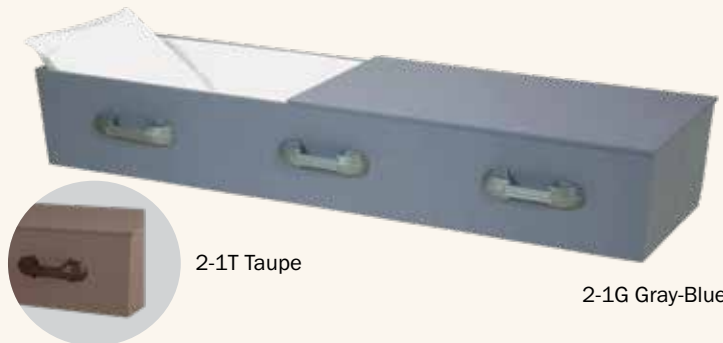

The Monterey (2-1)

$695

- Cloth covered wood exterior, flat top
- Available in (2-1G) gray-blue exterior, white rayon interior, grey hardware handles, or (2-1T) taupe exterior, rosetan crepe interior, brown hardware handles