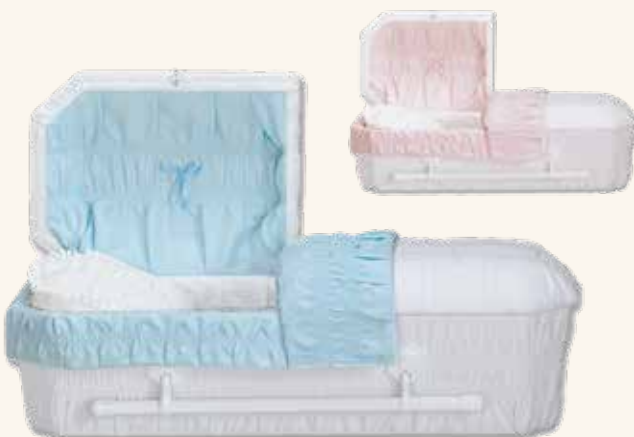

ITEM NUMBER	DIMENSIONS	PRICE
7-280	2 ft.	\$270
7-281	2 ft. 6 in.	\$285
7-282	3 ft.	\$320
7-283	3 ft. 6 in.	\$335
7-284	4 ft.	\$350
7-285	4 ft. 6 in.	\$365
7-286	5 ft.	\$380

Octagonal (7-905 thru 908)

- Octagonal half-couch
- Swing bar hardware
- White velvet exterior
- Available in pink or blue crepe interior