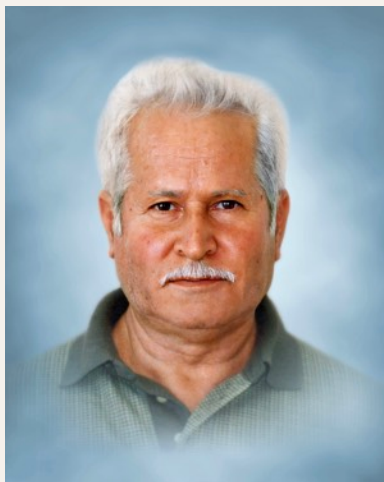

Memorial Portraits *from any* Photo

Professional photo editing:

Before photo

Portrait

Sizes:

8x10

Most popular

11x14

16x20

24x30

32x40

Frame colors:

Black

Brown

White

Memorial Portraits *from ANY Photo*

Portrait examples:

Before

After

Before

After

Before

After

Before