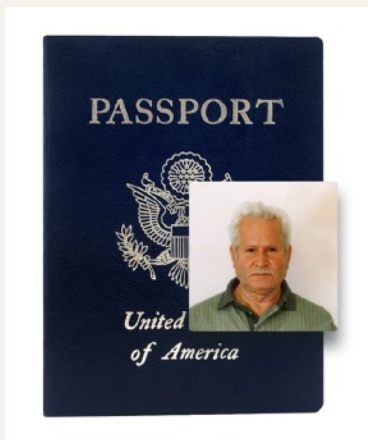

16x20

24x30

32x40

Frame colors:

Black

Brown

White

Memorial Portraits *from ANY Photo*

Portrait examples:

Before

After

Before

After

Before

After

Before