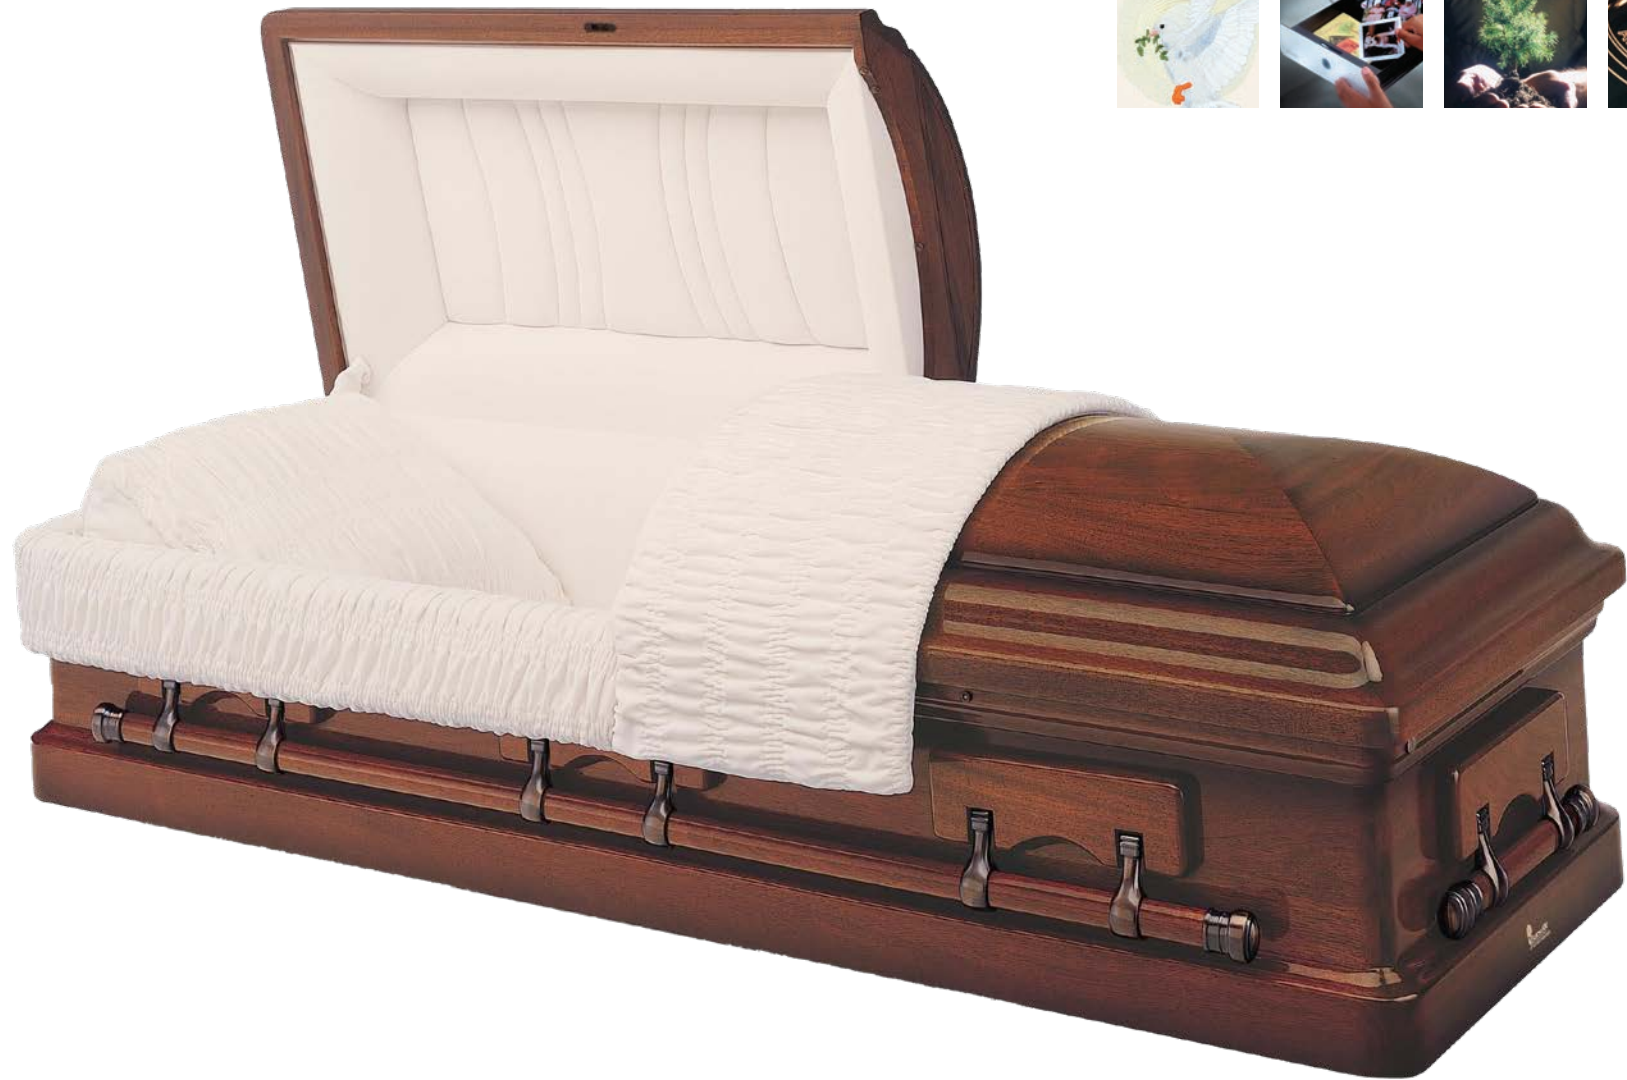

4-135 The Dalton

Solid mahogany
Dark high-gloss finish exterior

Champagne velvet interior
Dark brown hardware and and dark brown wood bars